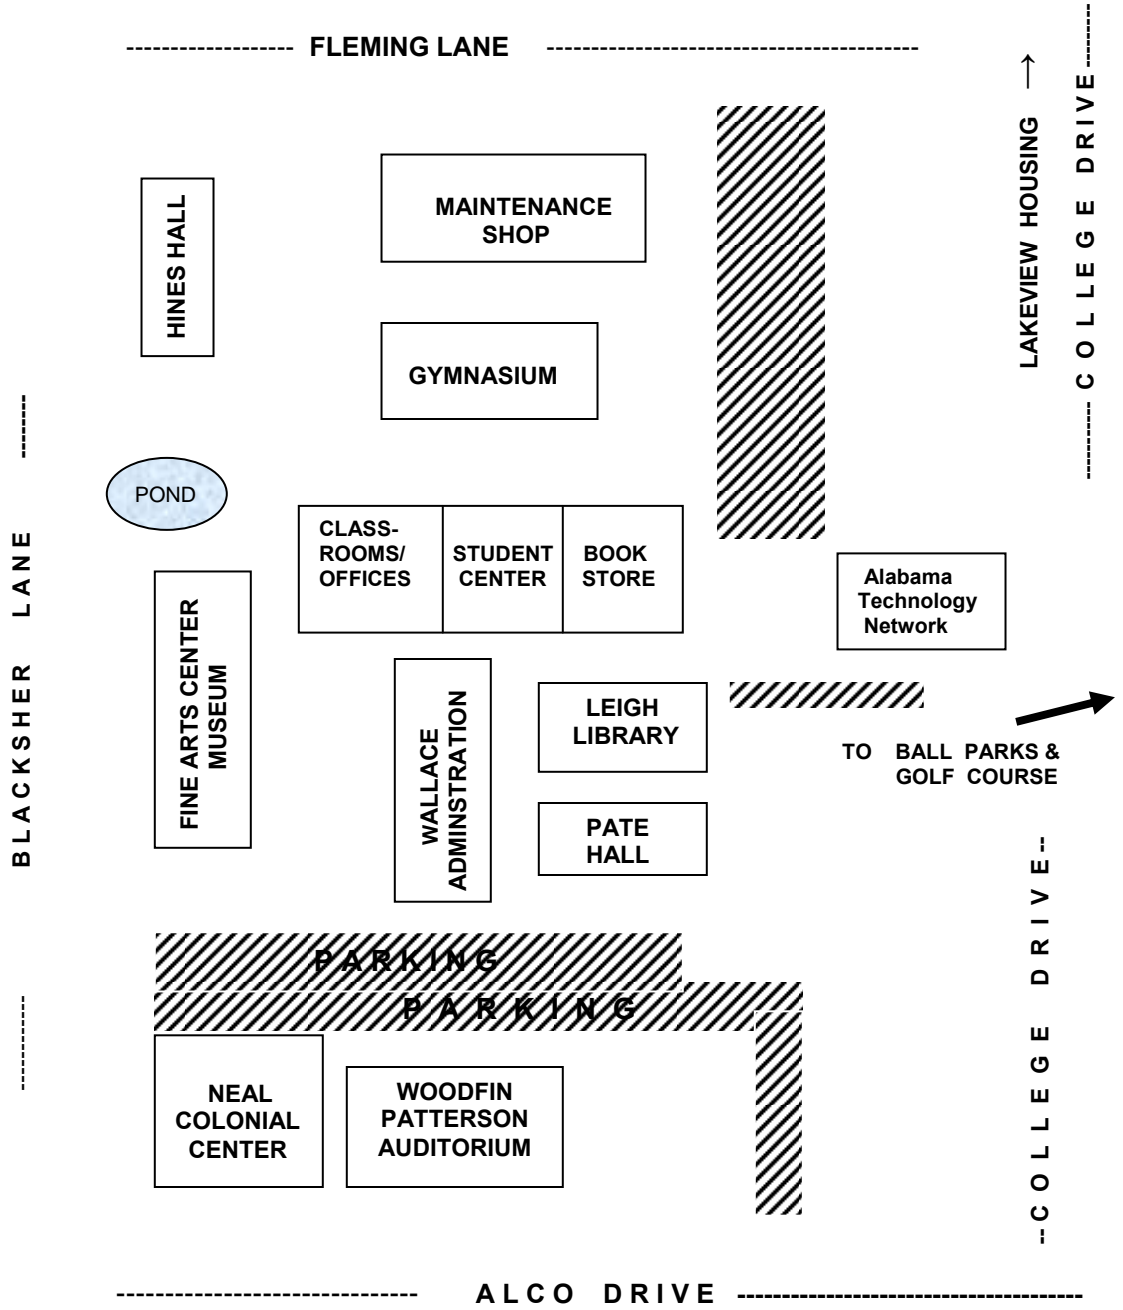

JEFFERSON DAVIS COMMUNITY COLLEGE
- BREWTON CAMPUS MAP-

BLACKSHER LANE

FLEMING LANE

LAKEVIEW HOUSING →
COLLEGE DRIVE

POND

HINES HALL

MAINTENANCE SHOP

GYMNASIUM

CLASS-ROOMS/
OFFICES

STUDENT CENTER

BOOK STORE

Alabama Technology Network

FINE ARTS CENTER MUSEUM

WALLACE ADMINISTRATION

LEIGH LIBRARY

PATE HALL

TO BALL PARKS & GOLF COURSE

PARKING

PARKING

NEAL COLONIAL CENTER

WOODFIN PATTERSON AUDITORIUM

COLLEGE DRIVE

ALCO DRIVE